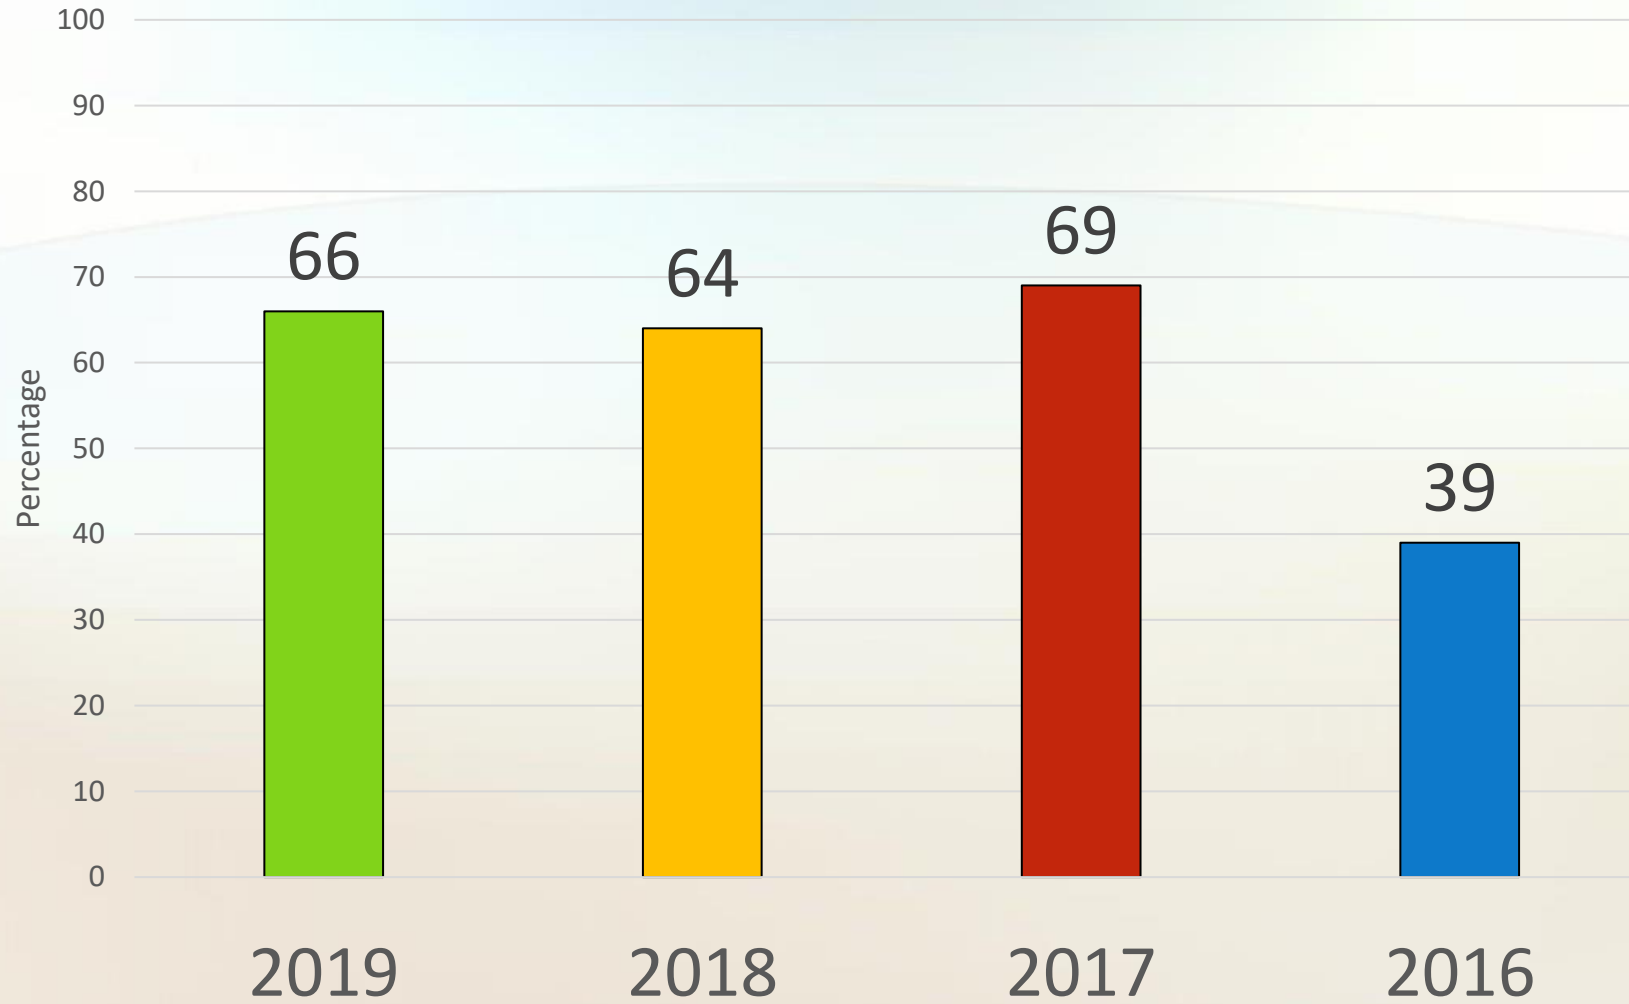

Achieving 8A*/A & Above

OUTSTANDING 100% IGCSE SUBJECT SCORES

	Subject	
1	MATHS	PHOON KAH YI
2	ADD MATHS	ALISON LEE YOKE SAN
3	ADD MATHS	ALVIN CHAN ZHENG JING
4	ADD MATHS	ALYSSA YIP ZHIXIN
5	ADD MATHS	ANGELICA HII WEI WEN
6	ADD MATHS	HOO CHANG RU
7	ADD MATHS	LEE BING ZHE
8	ADD MATHS	LORRAINE TAN YEN EE
9	ADD MATHS	LUM TING FANG
10	ADD MATHS	RENEE FOO SHENG LI
11	ADD MATHS	WILLIAM SIT HONG LI
12	ADD MATHS	WINNIE OOI YUN TING
13	ADD MATHS	WONG PEH BIE
14	ADD MATHS	YAP ZIE QI